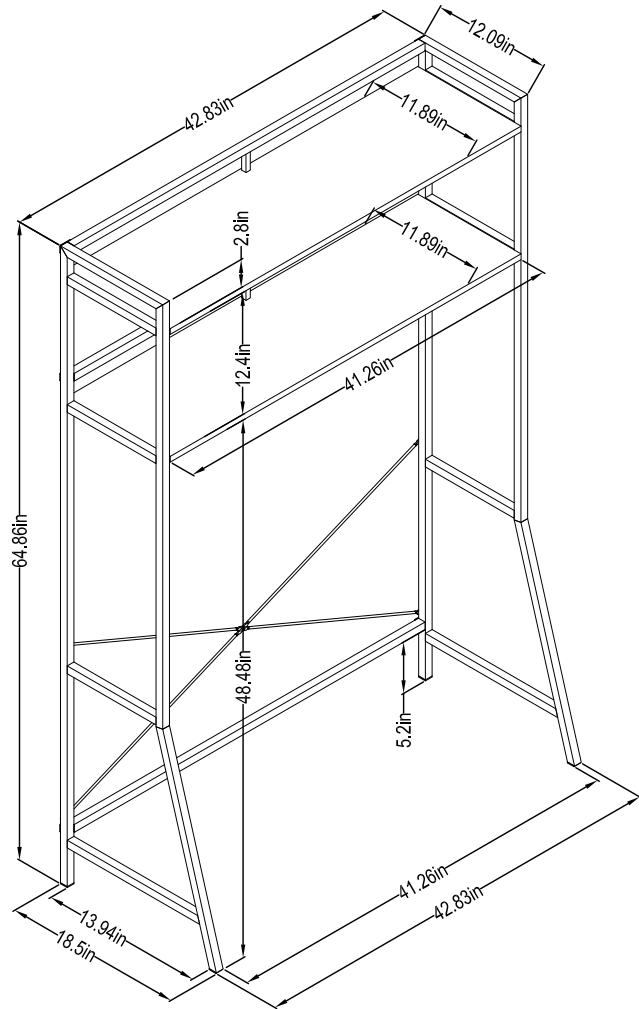

7844013/222/334/335/847/900COM -Baylor over the bed storage

Wood Breakdown:
MDF 0%, PB 48%.
Total storage: 4.32 cubic feet

Overall Product Size:
42.83" W × 18.5" D × 64.86" H
108.8cm W × 47cm D × 164.75cm H

Maximum Weight Capacities
Unit Weight: 31.6lbs. (14.09kg)