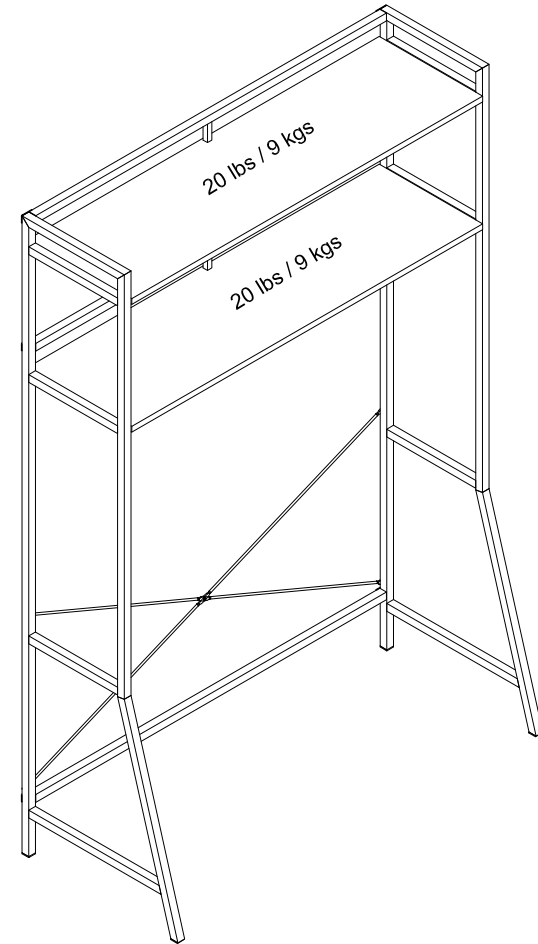

7844013/222/334/335/847/900COM -Baylor over the bed storage

Wood Breakdown:
MDF 0%, PB 48%.
Total storage: 4.32 cubic feet

Overall Product Size:
42.83" W × 18.5" D × 64.86" H
108.8cm W × 47cm D × 164.75cm H

Maximum Weight Capacities
Unit Weight: 31.6lbs. (14.09kg)